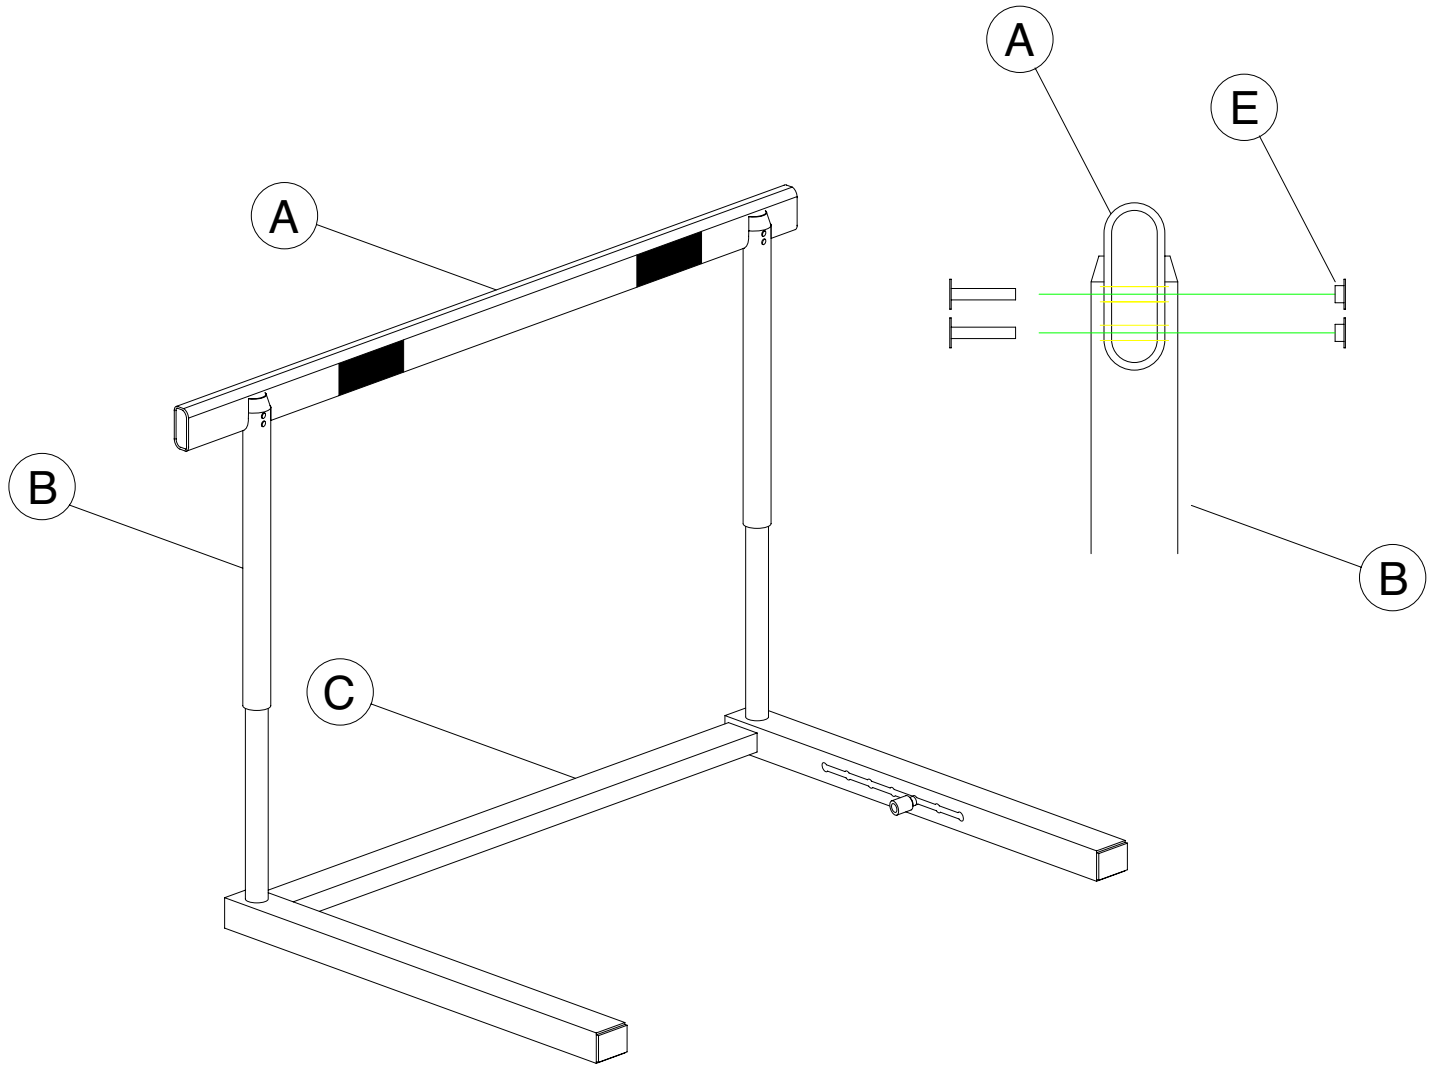

ELITE HURDLE #AFRLH__

ITEM	PART	QTY	PART No.
A	Hurdle Gate	1 ea	ZN37080146
B	Riser	2 ea	
C	World Class Base	1 ea	Z610WCBASE
D	M/F Screw Assembly	4 ea	ZN78318700

NOTE: To provide for a longer life for these Hurdles, oil Risers prior to each season.