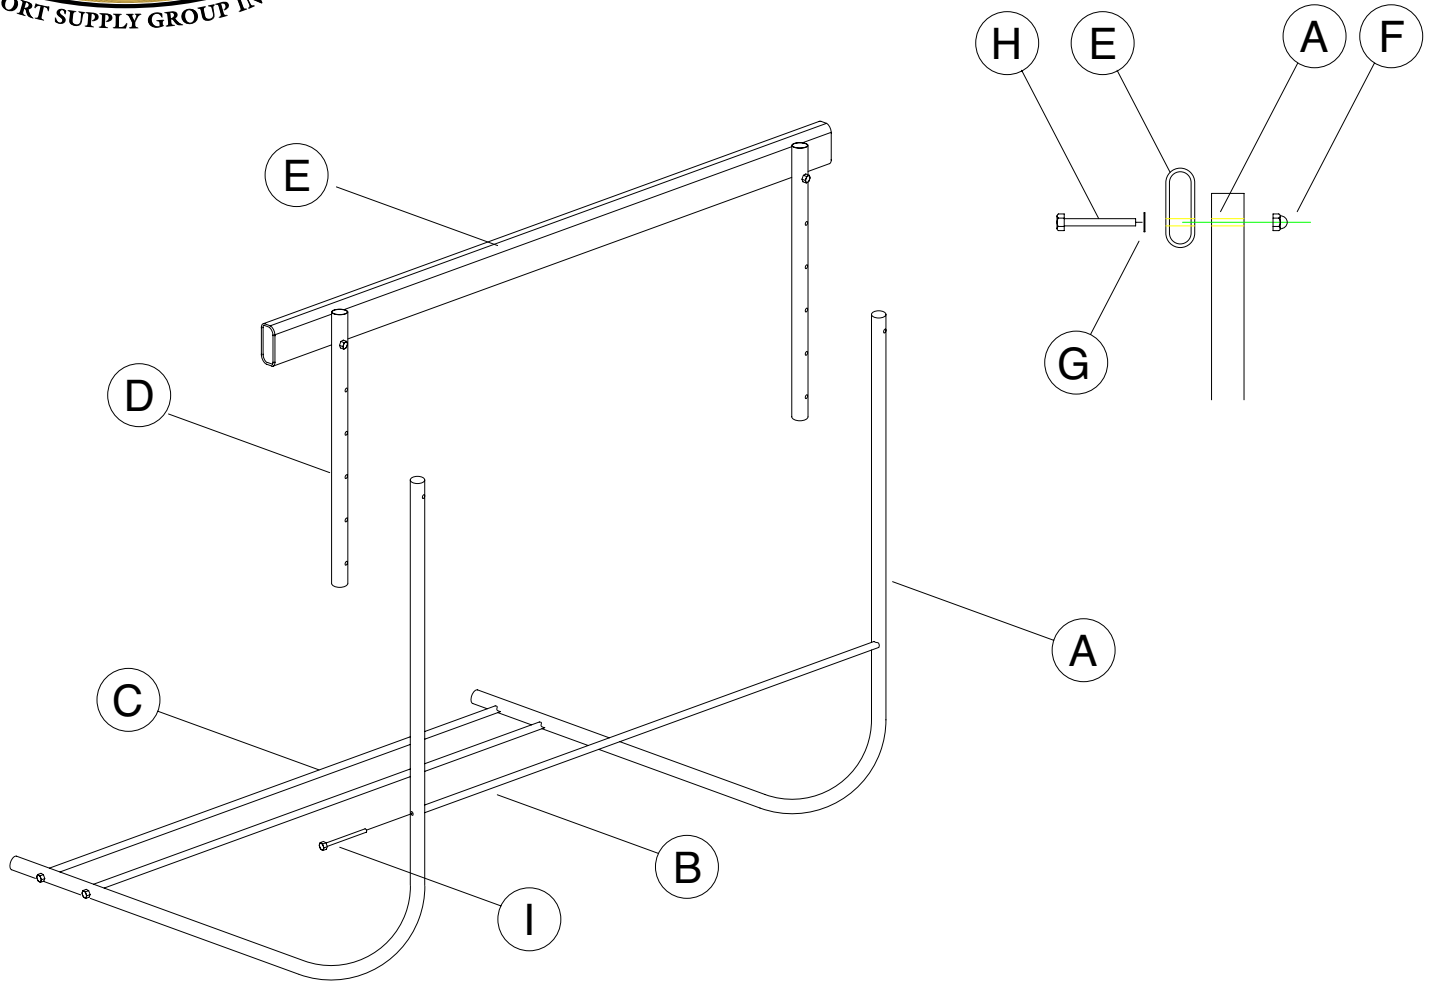

# HIGH SCHOOL HURDLE #AFURY\_\_

ITEM	PART	QTY
A	Hurdle Base	2 each
B	Cross Brace	1 each
C	Cross Bar- Weighted	2 each
D	Riser	2 each
E	Hurdle Gate	1 each
F	Stop Nut 1/4"	2 each
G	Fender Washer	2 each
H	Hex Bolt 1/4" x 2 1/4"	2 each
I	Hex Bolt 1/4" x 3"	6 each