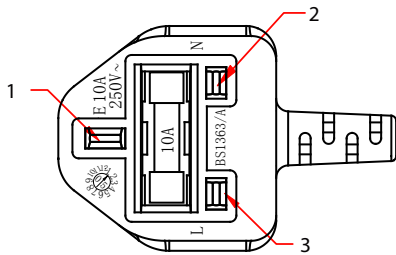

REV.	DESCRIPTION	DATE
A		
B		09-2008

Pin Out	
BS1363	IEC60320
Male	C13
1	1 Yellow/Green
2	2 Blue
3	3 Brown

RoHS

PART NO.	CABLE LENGTH
10W1-12206	6 ft

ITEM NUMBER	10W1-122xx		DRAWER	LIBRA
TITLE	England Power Plug to IEC-C13		CHECKED	
MATERIAL	SCALE		APPROVED	
REV.	A	UNIT	INCH	
DRAWING NO:				

NO.	SPECIFICATIONS	BOM LIST
3	BS1363 Approved Male Plug with 10A Fuse, Color: Black	
2	VDE Approved IEC60320 C13, Color: Black	
1	VDE Approved H03VV-F 3G0.75mm2, Lead Free, Color: Black	