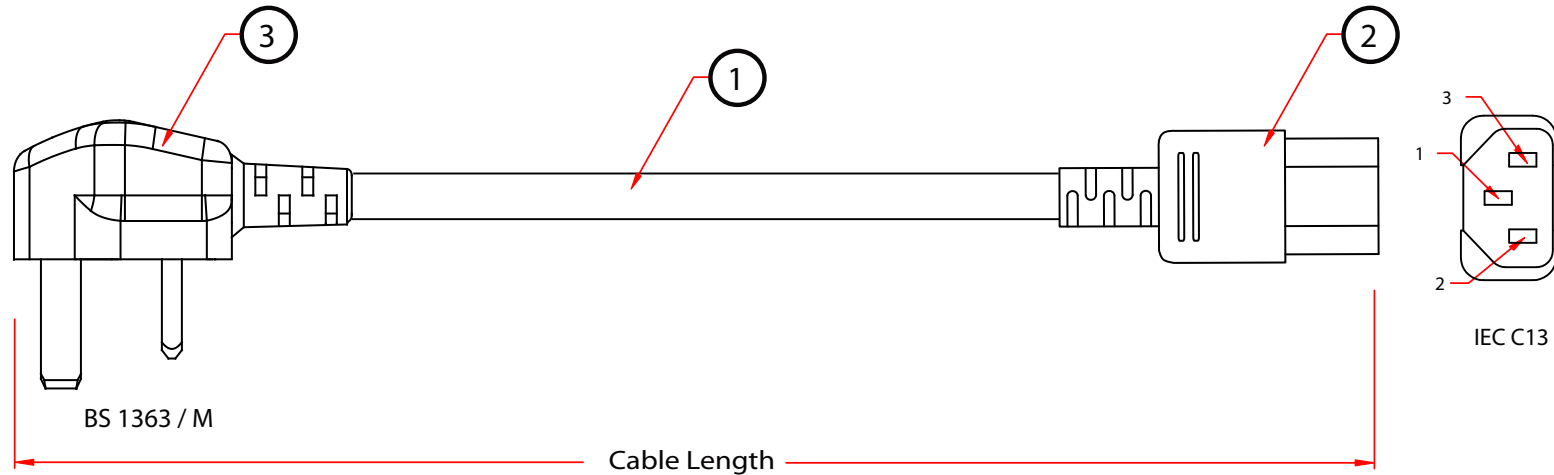

REV.	DESCRIPTION	DATE
A		
B		09-2008

Pin Out	
BS1363	IEC60320
Male	C13
1	1 Yellow/Green
2	2 Blue
3	3 Brown

RoHS

PART NO.	CABLE LENGTH
10W1-12206	6 ft

ITEM NUMBER	10W1-122xx		DRAWER	LIBRA
TITLE	England Power Plug to IEC-C13		CHECKED	
MATERIAL	SCALE		APPROVED	
REV.	A	UNIT	INCH	
DRAWING NO:				

NO.	SPECIFICATIONS	BOM LIST
3	BS1363 Approved Male Plug with 10A Fuse, Color: Black	
2	VDE Approved IEC60320 C13, Color: Black	
1	VDE Approved H03VV-F 3G0.75mm2, Lead Free, Color: Black	