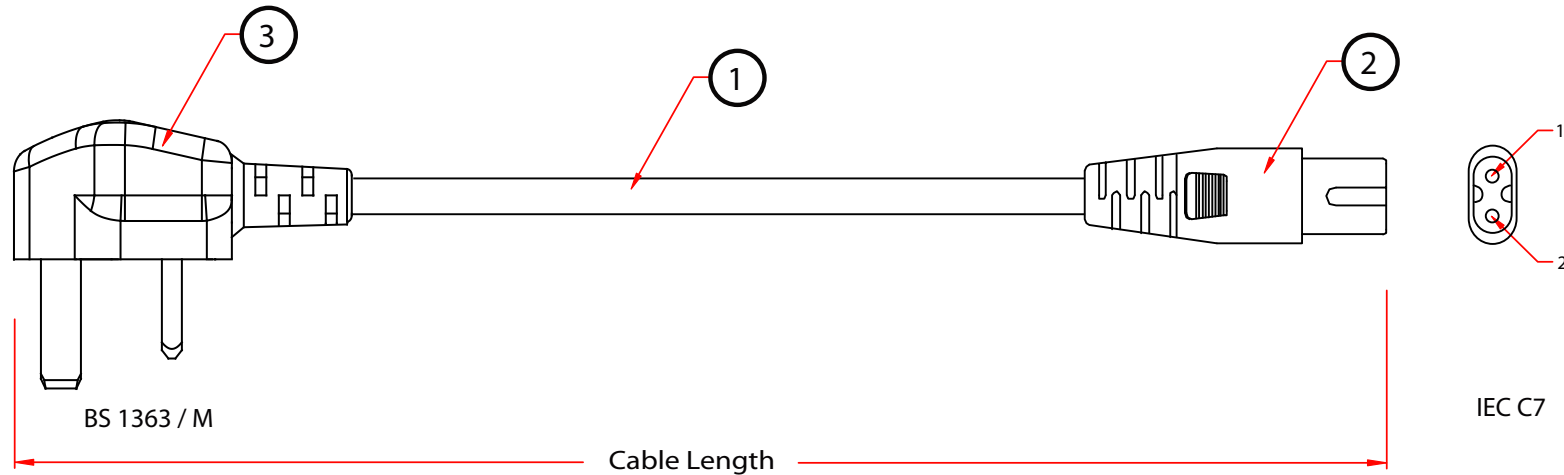

REV.	DESCRIPTION	DATE
A		
B		09-2008

Pin Out	
BS1363	IEC60320
Male	C7
1	NC
2	2 Blue
3	1 Brown

RoHS

PART NO.	CABLE LENGTH
10W1-13406	6 ft

ITEM NUMBER	10W1-134xx	DRAWER	LIBRA
TITLE	England / UK Power Cord for NoteBook, Polarized, with Fuse	CHECKED	
MATERIAL		APPROVED	
REV.	A	SCALE	
		UNIT	INCH
DRAWING NO:			

NO.	SPECIFICATIONS	BOM LIST
3	BS1363 Approved Male Plug with 3A Fuse, Color: Black	
2	VDE Approved IEC60320 C7, Color: Black	
1	VDE Approved H03VVH2-F 2x0.75mm <sup>2</sup> , Lead Free, Color: Black	