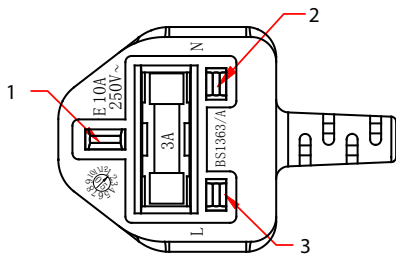

REV.	DESCRIPTION	DATE
A		
B		09-2008

Pin Out	
BS1363	IEC60320
Male	C7
1	NC
2	2 Blue
3	1 Brown

RoHS

PART NO.	CABLE LENGTH
10W1-13406	6 ft

ITEM NUMBER	10W1-134xx	DRAWER	LIBRA
TITLE	England / UK Power Cord for NoteBook, Polarized, with Fuse	CHECKED	
MATERIAL		APPROVED	
REV.	A	SCALE	
		UNIT	INCH
DRAWING NO:			

NO.	SPECIFICATIONS	BOM LIST
3	BS1363 Approved Male Plug with 3A Fuse, Color: Black	
2	VDE Approved IEC60320 C7, Color: Black	
1	VDE Approved H03VVH2-F 2x0.75mm <sup>2</sup> , Lead Free, Color: Black	