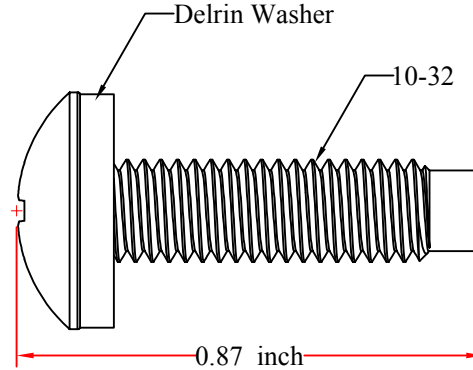

REV.	DESCRIPTION	DATE
A		12-2013

RoHS

PART NO.	QUANTITY
30D1-04250	50 Pieces
30D1-042HD	100 Pieces

ITEM NUMBER	30D1-042xx			DRAWER	JL
TITLE	10-32 Rack Screws with Washers			CHECKED	
				APPROVED	
MATERIAL		SCALE		 	
REV.	A	UNIT	INCH		
DRAWING NO:				