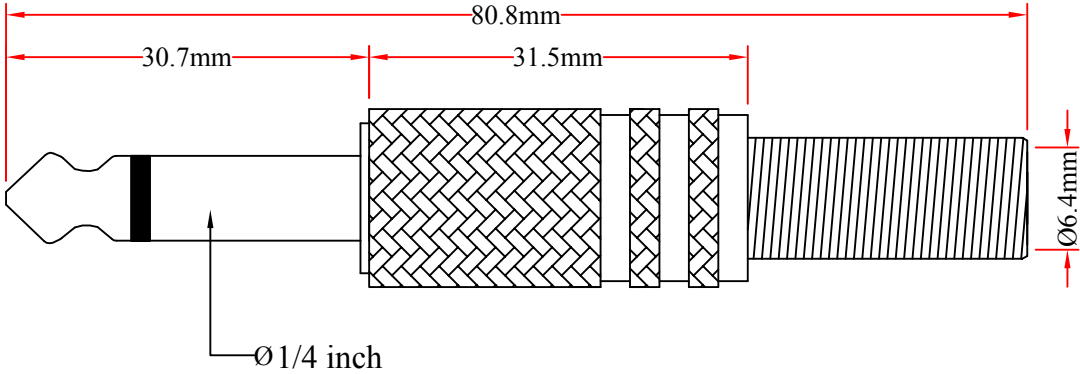

RoHS

REV.	DESCRIPTION	DATE
A		11-2012

ITEM NUMBER	30XR-20100			DRAWER	JL
TITLE	1/4 inch Male Mono Connector Solder type, Metal			CHECKED	
MATERIAL		SCALE		APPROVED	
REV.	A	UNIT	MM		
DRAWING NO:				 888-212-8295.com CableWholesale.com	

1	1/4 inch Male Mono Connector,Solder type, Metal
NO.	SPECIFICATIONS
	BOM LIST