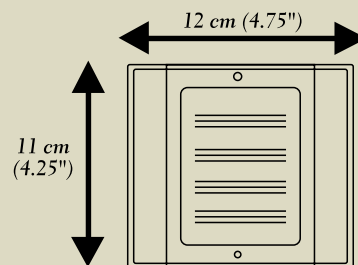

Model #SL499

*Stainless Steel*

- High Performance solar path light – stays lit for up to 10 hours
- Lights up automatically every night/auto – off switch
- 2 High output LED's for brilliant white light
- 1 long life AAA Ni-Mh rechargeable battery included
- Available in stainless steel