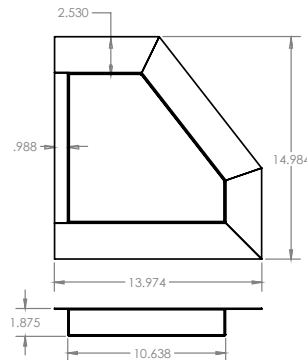

# ECHELON HALF HEX COLLECTION

ECH-HHX

U.S. Pat. No. D814,773

ECH-HHX COMBO SS/BL

U.S. Pat. No. D814,773

ECH-HHX TR SS/BL

This extension of the Echelon Collection features a unique, angular design to add visual interest to any space.

Graphics Kit

Ash Cup Dimensions

## REPLACEMENT PARTS

45-ES-KIT FG - Aluminum Decal Kit

45-RGU-KEY - Replacement Keys

ECH-HHX 2TR SS/BL	
32	Gallons
31"	Length
18"	Width
34.25"	Height
90	Weight (lbs)
Ships on Pallet	

ECH-HHX COMBO SS/BL	
32	Gallons
31"	Length
18"	Width
34.25"	Height
90	Weight (lbs)
Ships on Pallet	

ECH-HHX R SS/BL	
32	Gallons
31"	Length
18"	Width
34.25"	Height
90	Weight (lbs)
Ships on Pallet	

ECH-HHX TR SS/BL	
32	Gallons
31"	Length
18"	Width
34.25"	Height
90	Weight (lbs)
Ships on Pallet	

ECH-HHX A/T TR SS/BL	
32	Gallons
31"	Length
18"	Width
34.25"	Height
90	Weight (lbs)
Ships on Pallet	