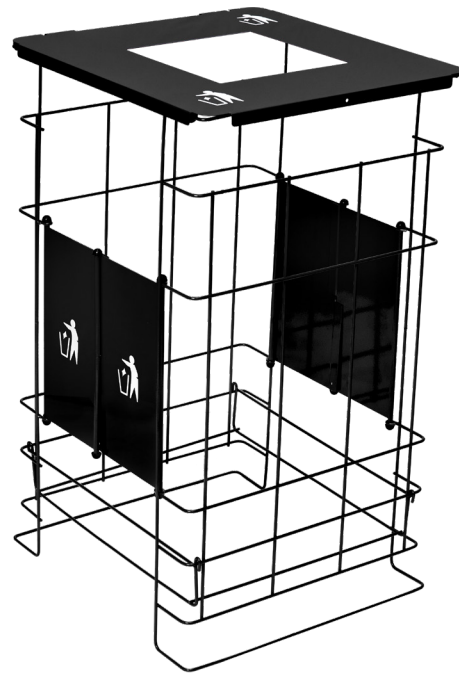

CLEAN GRID EXL FULLY COLLAPSIBLE RECEPTACLE

RGU-2036 C RBL, RGU-2036 T BLK

Pat.: US D803,504. / Pat.: 10246254

RGU-2036 C RBL

Pat.: US D803,504. / Pat.: 10246254

RGU-2036 T BLK

This fully collapsible receptacle is like nothing else on the market. Competitive products are unstable and poorly constructed. This all steel, 60 gallon unit is ideal for temporary locations.

Features and Benefits

- 60 gallon square, fully collapsible receptacle that ships and stores flat to allow for easy storage
- 10" Square for TRASH, 5" Circle opening for RECYCLABLES ONLY
- Units include no slip gaskets to hold bags in place with hinged lid (bag not included)
- Bottom panel maintains unit shape and stability
- Pre-applied waste stream white decals on designated lid:
Recycling Mobius, Trash Man
- Easy-to-read white graphics on (2) 6" x 13" panels on 2 sides for designated waste streams
- Finished with UV-stable EXL-COAT powder coat for water and UV resistance and easy damp cloth clean-up
- Ideal for security conscious facilities such as: airports, train stations, sports facilities, government & office complexes, convention centers and temporary locations or seasonal events where large crowds gather
- Contains over 30% recycled material and 100% post-consumer recyclable

FINISHES

RGU-2036	
60	Gallons
22"	Length
21"	Width
36.5"	Height
21	Weight (lbs)
Carton - 23" x 11.5" x 38"	