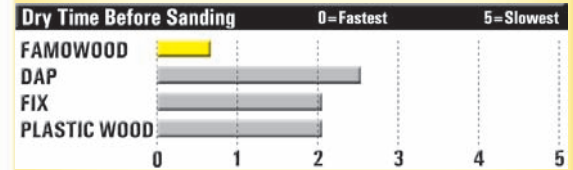

Famowood Out-Performs!

Laboratory studies show that Famowood Wood Filler out-performs its competition hands down. Tests show that Famowood applies with ease, has the fastest dry time, has the hardest finish by comparison and shows little to no shrinkage.