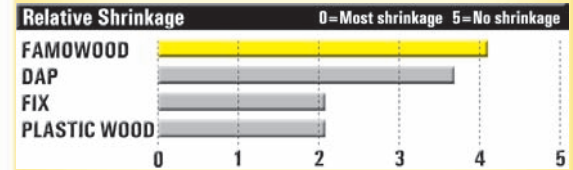

Famowood Out-Performs!

Laboratory studies show that Famowood Wood Filler out-performs its competition hands down. Tests show that Famowood applies with ease, has the fastest dry time, has the hardest finish by comparison and shows little to no shrinkage.