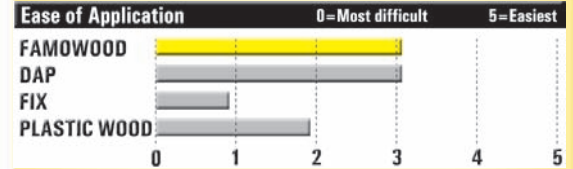

Famowood Out-Performs!

Laboratory studies show that Famowood Wood Filler out-performs its competition hands down. Tests show that Famowood applies with ease, has the fastest dry time, has the hardest finish by comparison and shows little to no shrinkage.