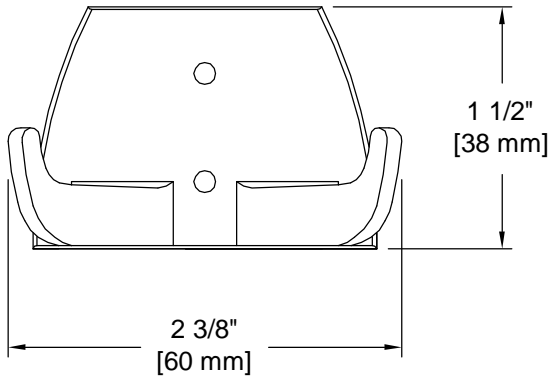

PRODUCT DATA SHEET

Product Description: Double robe hook, Flamingo. Fabricated from die cast zinc with a US26 bright chrome finish. Ships with mounting hardware.

Overall Size: 2 3/8" W X 1 1/2" H X 1 1/2" D

Material: Zinc

Finish: US26 Bright Chrome

Cross Reference

Manufacturer	Part Number

Description:

**Robe Hook, Double,
Flamingo**

Part Number:

11030