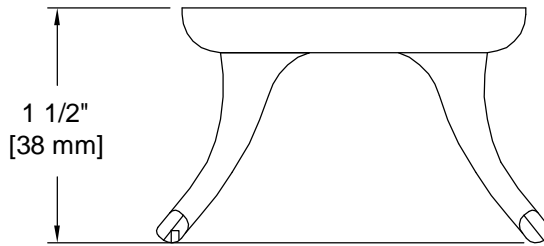

PRODUCT DATA SHEET

Product Description: Double robe hook, Flamingo. Fabricated from die cast zinc with a US26 bright chrome finish. Ships with mounting hardware.

Overall Size: 2 3/8" W X 1 1/2" H X 1 1/2" D

Material: Zinc

Finish: US26 Bright Chrome

Cross Reference

Manufacturer	Part Number

Description:

**Robe Hook, Double,
Flamingo**

Part Number:

11030