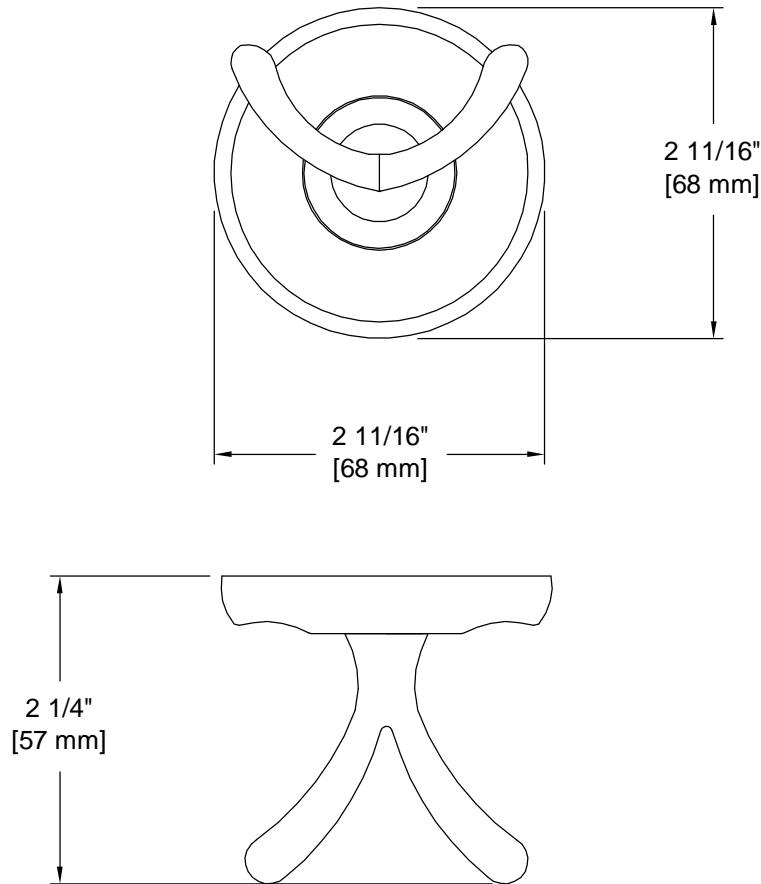

PRODUCT DATA SHEET

Product Description: Robe hook, Portsmouth. Fabricated from die cast zinc with a US26 bright chrome finish. Ships with mounting hardware.

Overall Size: 2 11/16" W X 2 11/16" H X 2 1/4" D

Material: Zinc

Finish: US26 Bright Chrome

Cross Reference

Manufacturer	Part Number

Description:

Robe Hook,
Portsmouth

Part Number:

15020