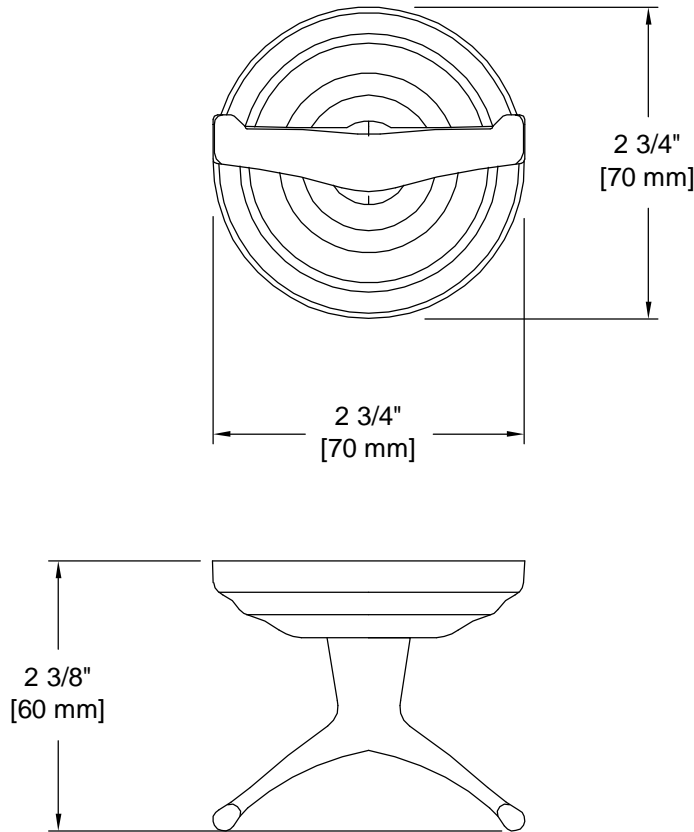

# PRODUCT DATA SHEET

**Product Description:** Robe hook, Savannah. Fabricated from die cast zinc with a US15 satin nickel finish. Ships with mounting hardware.

**Overall Size:** 2 3/4" W X 2 3/4" H X 2 3/8" D

## Robe Hook, Savannah

Part Number: