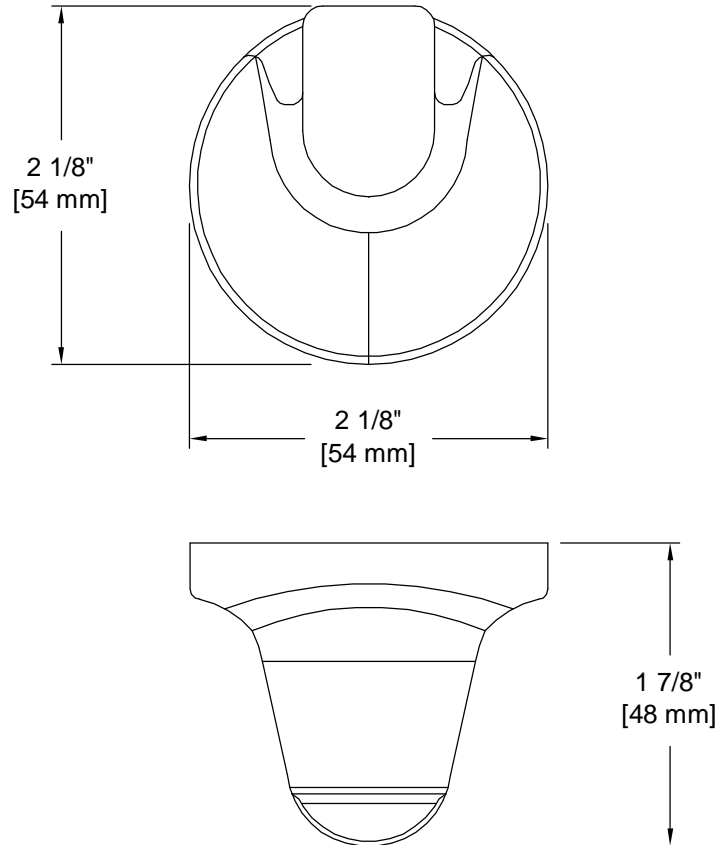

# PRODUCT DATA SHEET

**Product Description:** Robe hook, Harbor Isle. Fabricated from die cast zinc with a US26 bright chrome finish. Ships with mounting hardware.

**Overall Size:** 2 1/8" W X 2 1/8" H X 1 7/8" D

**Material:** Zinc

**Finish:** US26 Bright Chrome

**Cross Reference**

Manufacturer	Part Number

Description:

**Robe Hook,  
Harbor Isle**

Part Number:

**16301**