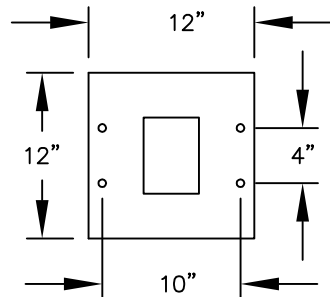

PEDESTAL

PEDESTAL BASE
BOLT PATTERN

MODEL #3410D-4P

(4) 'PL5' PARCEL LOCKERS

MODEL #3410D-4P

4C PEDESTAL MAILBOX

AVAILABLE COLORS:
SANDSTONE, BRONZE, GREEN,
BLACK, WHITE OR GRAY

DRAWN: 01/13