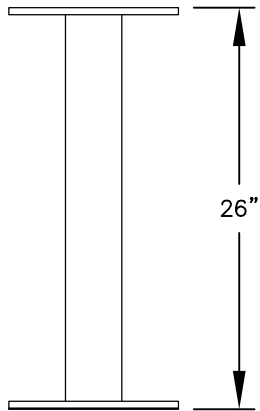

PEDESTAL

PEDESTAL BASE
BOLT PATTERN

MODEL #3410D-4P

(4) 'PL5' PARCEL LOCKERS

MODEL #3410D-4P

4C PEDESTAL MAILBOX

AVAILABLE COLORS:
SANDSTONE, BRONZE, GREEN,
BLACK, WHITE OR GRAY

DRAWN: 01/13